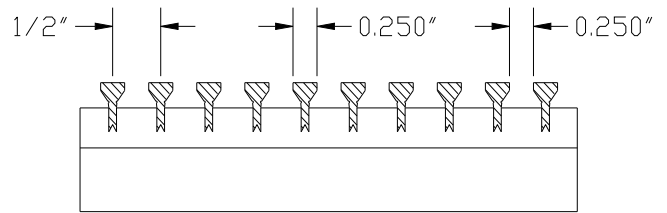

Bar Linear Core Only Floor Grille

DABLCF

- Reinforced for floor use
- Core only grille – will not have a frame or mounting options
- Fully extruded aluminum construction for a stylish appearance
- Fixed blades designed for long straight air throw
- Available on 1/2" increments as standard
- Maximum 84" length in one piece. Max width 8"
- Custom sizes available but extra charge may apply
- Durable powdercoat painted finish
- Available in White, Silver, Mill or Brown

JOB NAME: _____

LOCATION: _____

ARCHITECT: _____

ENGINEER: _____

CONTRACTOR: _____

Bar Linear Blade Options

-00-

0° 13/64" blades on 1/2" centers

-01-

0° 1/4" blades on 1/2" centers

-15-

15° 13/64" blades on 1/2" centers

-30-

30° 13/64" blades on 1/2" centers

-82-

0° 1/8" blades on 1/2" centers

-84-

0° 1/8" blades on 1/4" centers

- Additional charges apply for the -84 core option