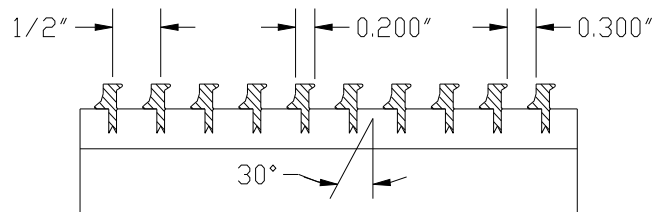

Bar Linear Core Only Floor Grille

DABLCF

- Reinforced for floor use
- Core only grille – will not have a frame or mounting options
- Fully extruded aluminum construction for a stylish appearance
- Fixed blades designed for long straight air throw
- Available on 1/2" increments as standard
- Maximum 84" length in one piece. Max width 8"
- Custom sizes available but extra charge may apply
- Durable powdercoat painted finish
- Available in White, Silver, Mill or Brown

-01-

0° 1/4" blades on 1/2" centers

-15-

15° 13/64" blades on 1/2" centers

-30-

30° 13/64" blades on 1/2" centers

-82-

0° 1/8" blades on 1/2" centers

-84-

0° 1/8" blades on 1/4" centers

- Additional charges apply for the -84 core option