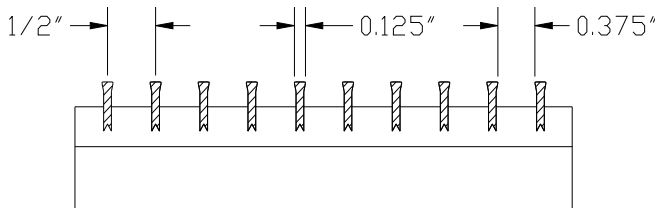

Bar Linear Core Only Floor Grille

DABLCF

- Reinforced for floor use
- Core only grille – will not have a frame or mounting options
- Fully extruded aluminum construction for a stylish appearance
- Fixed blades designed for long straight air throw
- Available on 1/2" increments as standard
- Maximum 84" length in one piece. Max width 8"
- Custom sizes available but extra charge may apply
- Durable powdercoat painted finish
- Available in White, Silver, Mill or Brown

-01-

0° 1/4" blades on 1/2" centers

-15-

15° 13/64" blades on 1/2" centers

-30-

30° 13/64" blades on 1/2" centers

-82-

0° 1/8" blades on 1/2" centers

-84-

0° 1/8" blades on 1/4" centers

- Additional charges apply for the -84 core option