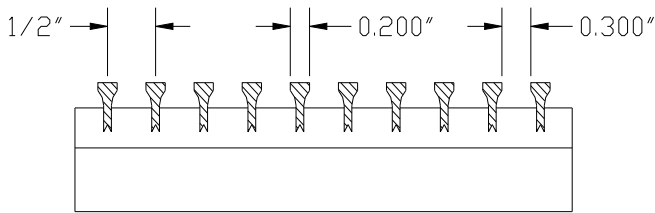

Bar Linear Core Only Floor Grille

DABLCF

- Reinforced for floor use
- Core only grille – will not have a frame or mounting options
- Fully extruded aluminum construction for a stylish appearance
- Fixed blades designed for long straight air throw
- Available on 1/2" increments as standard
- Maximum 84" length in one piece. Max width 8"
- Custom sizes available but extra charge may apply
- Durable powdercoat painted finish
- Available in White, Silver, Mill or Brown

JOB NAME: _____

LOCATION: _____

ARCHITECT: _____

ENGINEER: _____

CONTRACTOR: _____

Bar Linear Blade Options

-00-

0° 13/64" blades on 1/2" centers

-01-

0° 1/4" blades on 1/2" centers

-15-

15° 13/64" blades on 1/2" centers

-30-

30° 13/64" blades on 1/2" centers

-82-

0° 1/8" blades on 1/2" centers

-84-

0° 1/8" blades on 1/4" centers

- Additional charges apply for the -84 core option