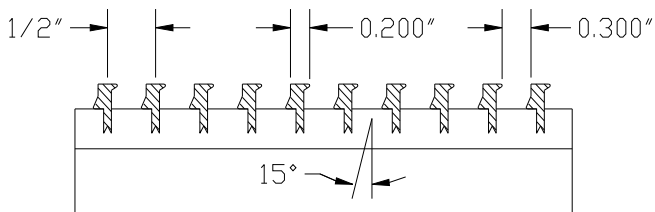

Bar Linear Core Only Floor Grille

DABLCF

- Reinforced for floor use
- Core only grille – will not have a frame or mounting options
- Fully extruded aluminum construction for a stylish appearance
- Fixed blades designed for long straight air throw
- Available on 1/2" increments as standard
- Maximum 84" length in one piece. Max width 8"
- Custom sizes available but extra charge may apply
- Durable powdercoat painted finish
- Available in White, Silver, Mill or Brown

JOB NAME: _____

LOCATION: _____

ARCHITECT: _____

ENGINEER: _____

CONTRACTOR: _____

Bar Linear Blade Options

-00-

0° 13/64" blades on 1/2" centers

-01-

0° 1/4" blades on 1/2" centers

-15-

15° 13/64" blades on 1/2" centers

-30-

30° 13/64" blades on 1/2" centers

-82-

0° 1/8" blades on 1/2" centers

-84-

0° 1/8" blades on 1/4" centers

- Additional charges apply for the -84 core option