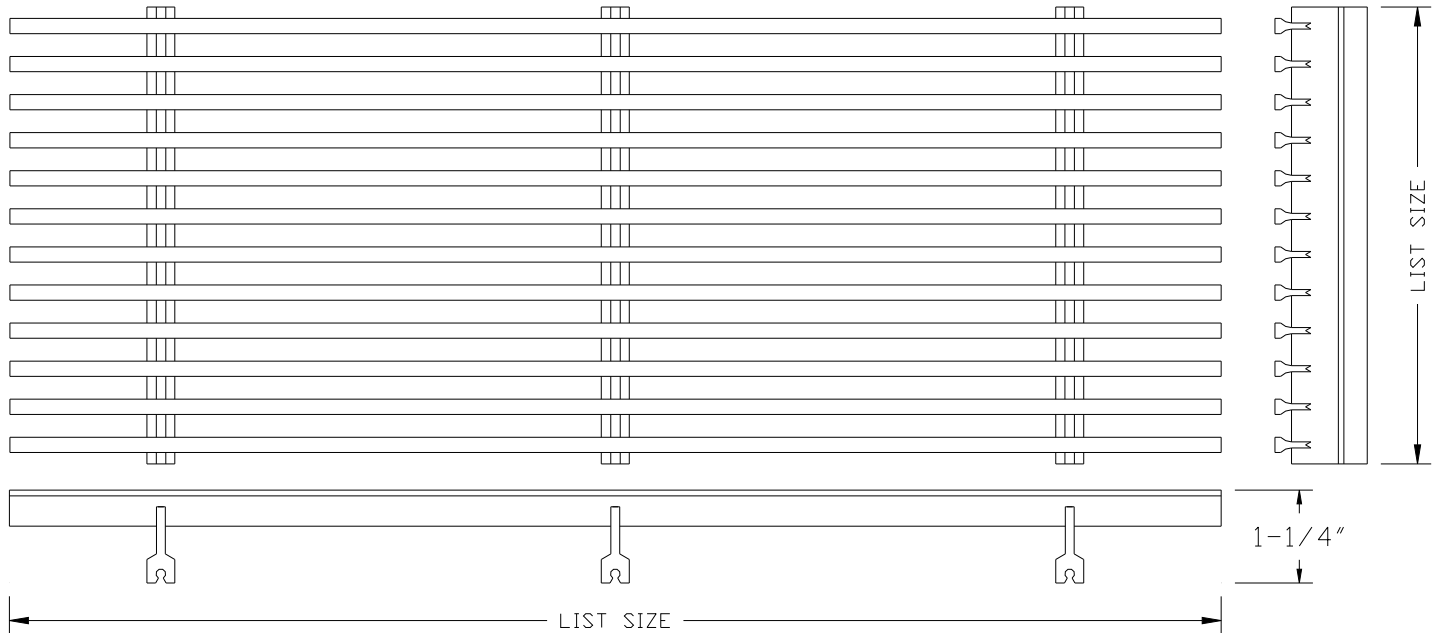

Bar Linear Core Only Floor Grille

DABLCF

- Reinforced for floor use
- Core only grille – will not have a frame or mounting options
- Fully extruded aluminum construction for a stylish appearance
- Fixed blades designed for long straight air throw
- Available on 1/2" increments as standard
- Maximum 84" length in one piece. Max width 8"
- Custom sizes available but extra charge may apply
- Durable powdercoat painted finish
- Available in White, Silver, Mill or Brown

Maximum width 8"

HOW TO ORDER

DABLCF – 00 30 x 4 COLOR

Blade	Width & Height	White Silver Mill or Brown
-00,-01		
-15,-30		
-82,-84		

Do not leave space if option is not required

DESCRIPTION	DABLCF
FACE BLADES	Horizontal Fixed
REAR BLADES	n/a
DAMPER	n/a
MATERIAL	Aluminum
COLOR	White/Silver/Brown/Mill

-01-

0° 1/4" blades on 1/2" centers

-15-

15° 13/64" blades on 1/2" centers

-30-

30° 13/64" blades on 1/2" centers

-82-

0° 1/8" blades on 1/2" centers

-84-

0° 1/8" blades on 1/4" centers

- Additional charges apply for the -84 core option