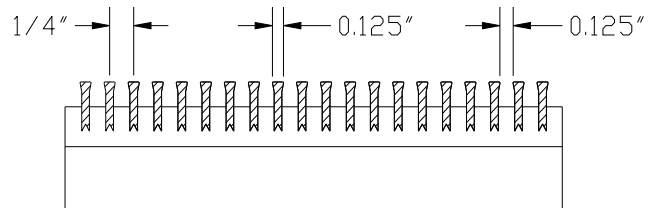

Bar Linear Core Only Floor Grille

DABLCF

- Reinforced for floor use
- Core only grille – will not have a frame or mounting options
- Fully extruded aluminum construction for a stylish appearance
- Fixed blades designed for long straight air throw
- Available on 1/2" increments as standard
- Maximum 84" length in one piece. Max width 8"
- Custom sizes available but extra charge may apply
- Durable powdercoat painted finish
- Available in White, Silver, Mill or Brown

JOB NAME: _____

LOCATION: _____

ARCHITECT: _____

ENGINEER: _____

CONTRACTOR: _____

Bar Linear Blade Options

-00-

0° 13/64" blades on 1/2" centers

-01-

0° 1/4" blades on 1/2" centers

-15-

15° 13/64" blades on 1/2" centers

-30-

30° 13/64" blades on 1/2" centers

-82-

0° 1/8" blades on 1/2" centers

-84-

0° 1/8" blades on 1/4" centers

- Additional charges apply for the -84 core option