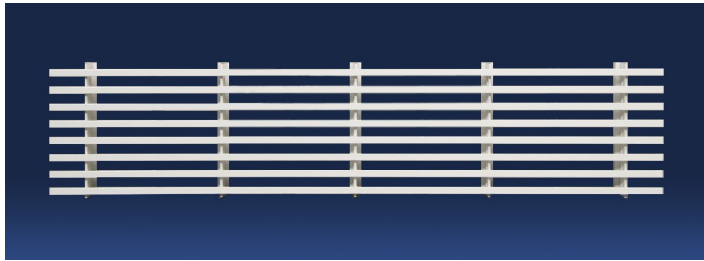

Bar Linear Core Only Floor Grille

DABLCF

- Reinforced for floor use
- Core only grille – will not have a frame or mounting options
- Fully extruded aluminum construction for a stylish appearance
- Fixed blades designed for long straight air throw
- Available on 1/2" increments as standard
- Maximum 84" length in one piece. Max width 8"
- Custom sizes available but extra charge may apply
- Durable powdercoat painted finish
- Available in White, Silver, Mill or Brown

Maximum width 8"

HOW TO ORDER

DABLCF – 00 30 x 4 COLOR

Blade	Width & Height	White Silver Mill or Brown
-00,-01		
-15,-30		
-82,-84		

Do not leave space if option is not required

DESCRIPTION	DABLCF
FACE BLADES	Horizontal Fixed
REAR BLADES	n/a
DAMPER	n/a
MATERIAL	Aluminum
COLOR	White/Silver/Brown/Mill